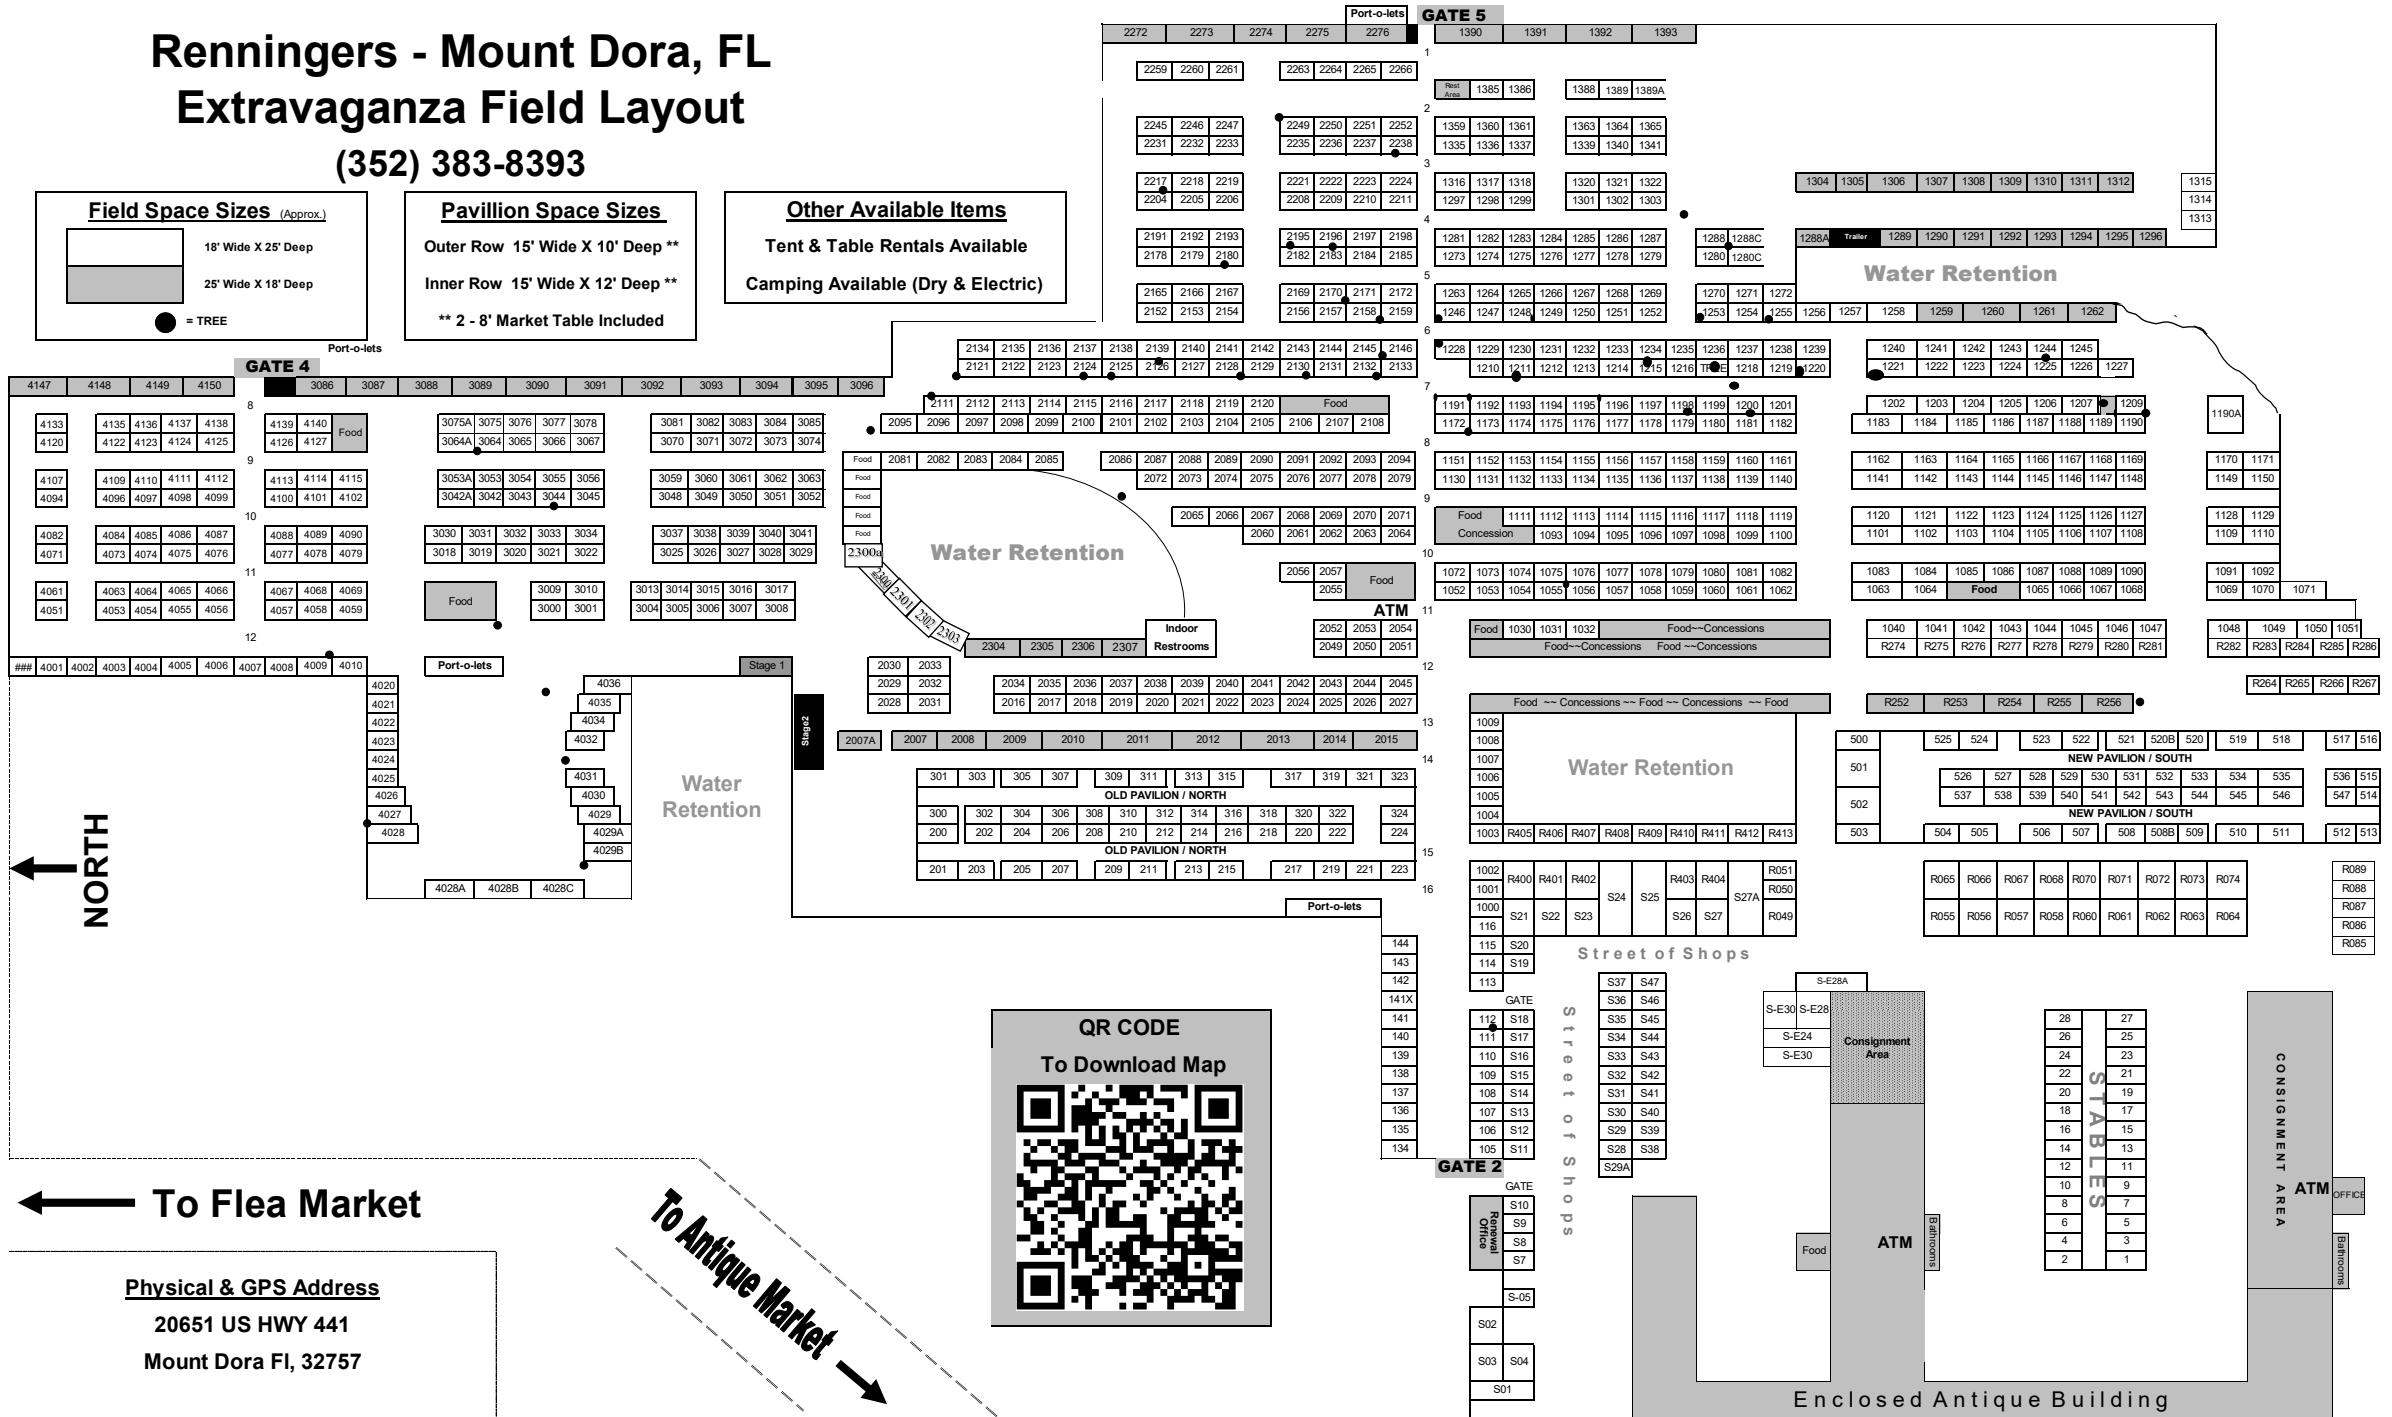

Renningers - Mount Dora, FL Extravaganza Field Layout

(352) 383-8393

Field Space Sizes (Approx)

18' Wide X 25' Deep
25' Wide X 18' Deep
● = TREE

Pavillion Space Sizes

Outer Row 15' Wide X 10' Deep **
Inner Row 15' Wide X 12' Deep **
** 2 - 8' Market Table Included

Other Available Items

Tent & Table Rentals Available
Camping Available (Dry & Electric)

QR CODE
To Download Map

Physical & GPS Address
20651 US HWY 441
Mount Dora FL, 32757

US Highway 441

US Highway 441

US Highway 441