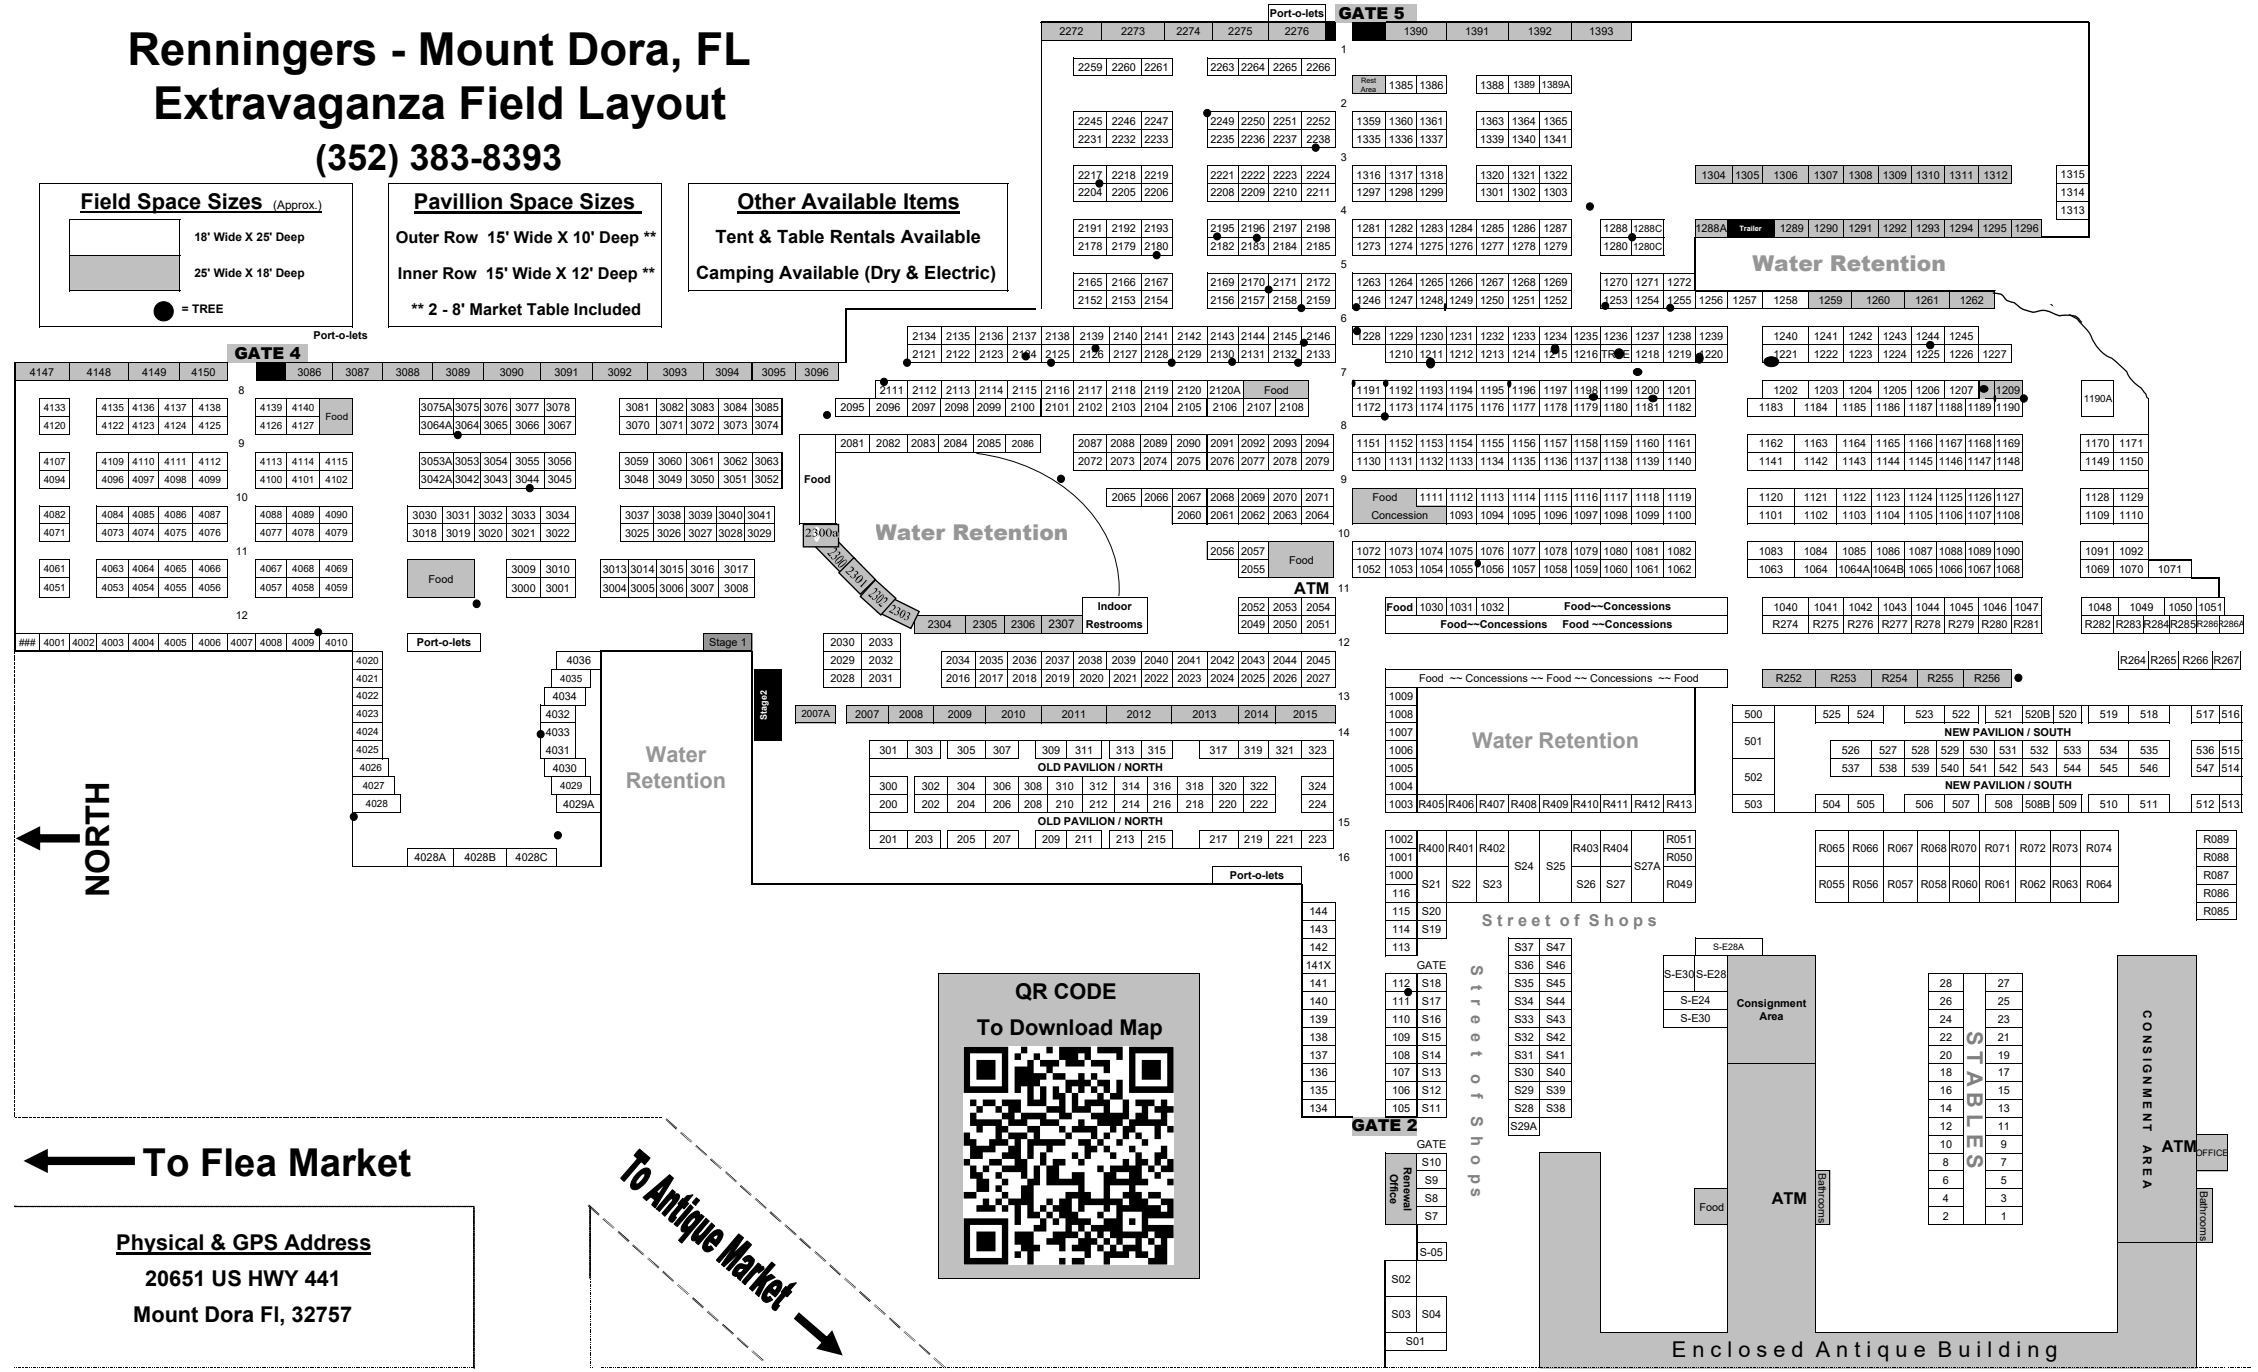

Renningers - Mount Dora, FL Extravaganza Field Layout

(352) 383-8393

Field Space Sizes (Approx.)

- 18' Wide X 25' Deep
- 25' Wide X 18' Deep

● = TREE

Pavillion Space Sizes

- Outer Row 15' Wide X 10' Deep **
- Inner Row 15' Wide X 12' Deep **

** 2 - 8' Market Table Included

Other Available Items

- Tent & Table Rentals Available
- Camping Available (Dry & Electric)

US Highway 441

US Highway 441

US Highway 441

Physical & GPS Address
20651 US HWY 441
Mount Dora FL, 32757